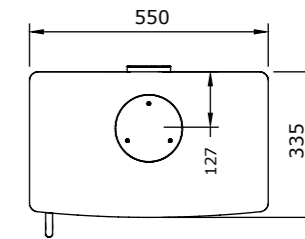

AVON

The Avon has a rated output of 4.9kW. Operated by one single air control, the combustion system drastically reduces emissions and gives a superior flame pattern. The paired-down simplicity makes for a thoroughly stylish option for modern urban settings as well as traditional homes.

Fuel:	Wood Burning
Heat Output:	4.9kW
Efficiency:	78.4%
Flue Size:	127mm
Primary Airtake:	✓
Secondary Airtake:	
Advanced Airwash:	
External Air Supply:	✓
2022 Eco Design Ready:	✓
Defra Exempt:	✓
Suitable for 12mm Hearth:	✓