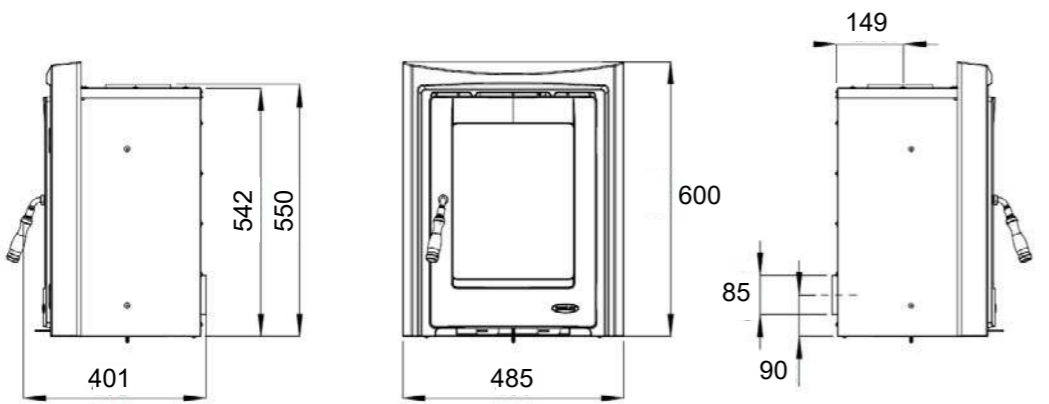

Fuel:	Wood burning
Heat Output:	4.6 kW
Efficiency:	83.3%
Flue Size:	127mm
Primary Airtake:	✓
Secondary Airtake:	✓
Advanced Airwash:	
External Air Supply:	✓
2022 Eco Design Ready:	✓
Defra Exempt:	✓
Suitable for 12mm Hearth:	✓

(This stove needs to be connected to an external air source)