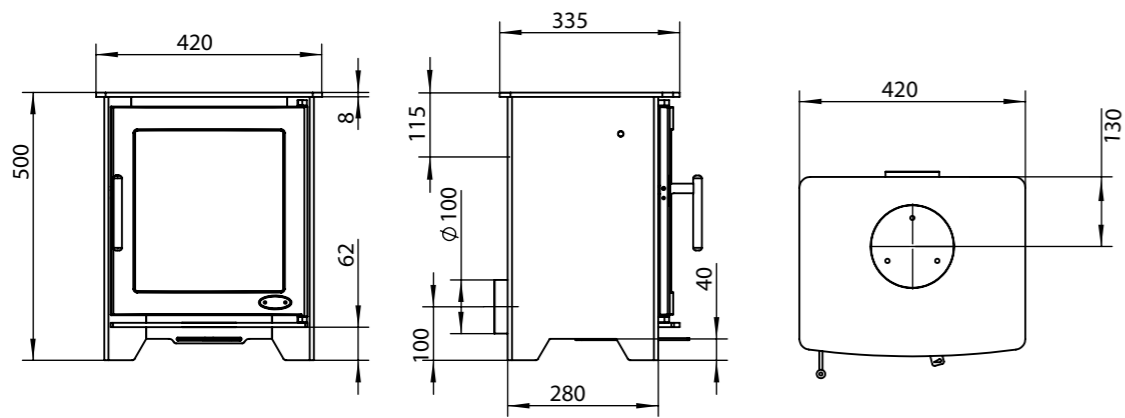

DALEWOOD COMPACT

Now available as a compact stove, The Hazelwood and Dalewood Compact range still offer great output, efficiency and environmental standards for such a compact size, ensuring the best results for heating your home.

Fuel:	Wood Burning
Heat Output:	4.9 kW
Efficiency:	79.8%
Flue Size:	127mm
Primary Airtake:	✓
Secondary Airtake:	
Advanced Airwash:	
External Air Supply:	✓
2022 Eco Design Ready:	✓
Defra Exempt:	✓
Suitable for 12mm Hearth:	✓