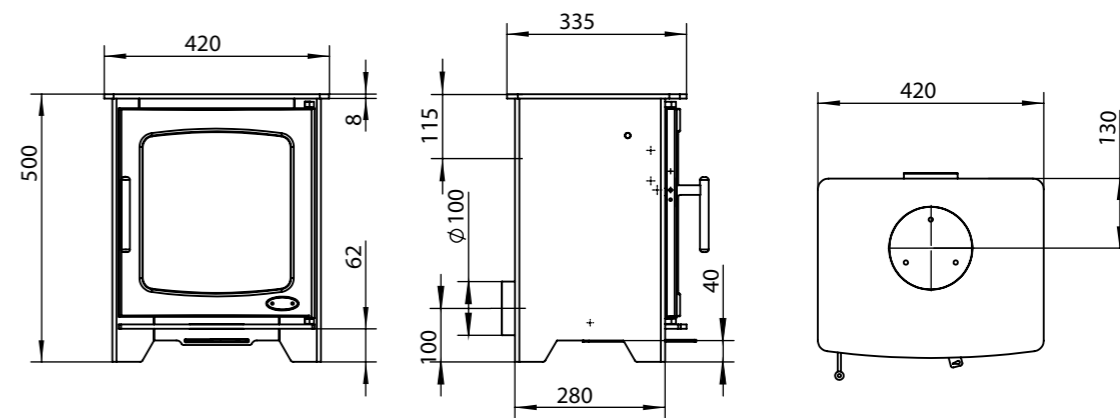

Hazelwood Compact

Now available as a compact stove, The Hazelwood and Dalewood Compact range still offer great output, efficiency and environmental standards for such a compact size, ensuring the best results for heating your home.

Fuel:	Wood Burning
Heat Output:	4.9 kW
Efficiency:	79.8%
Flue Size:	127mm
Primary Airtake:	✓
Secondary Airtake:	
Advanced Airwash:	
External Air Supply:	✓
2022 Eco Design Ready:	✓
Defra Exempt:	✓
Suitable for 12mm Hearth:	✓