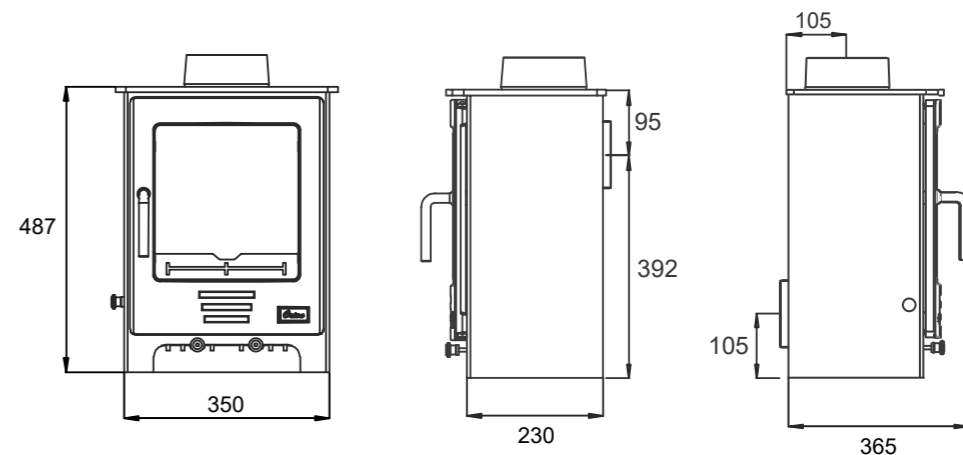

(Height with Logstore option : 637mm)