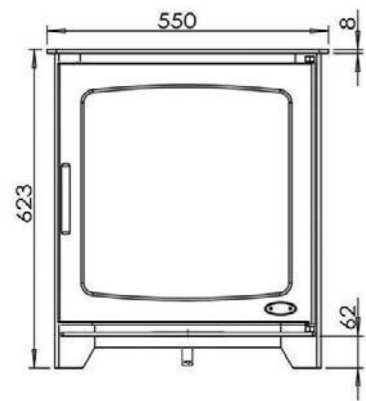

Fuel:	Wood Burning
Heat Output:	4.9 kW
Efficiency:	78.4%
Flue Size:	127mm
Primary Airtake:	✓
Secondary Airtake:	
Advanced Airwash:	
External Air Supply:	✓
2022 Eco Design Ready:	✓
Defra Exempt:	✓
Suitable for 12mm Hearth:	✓

HAZELWOOD LANDSCAPE

The Hazelwood and Dalewood landscape range are one of Henley's most popular designs. These wood burner stoves meet the highest environmental standards ensuring the best efficiencies and quality heat output.