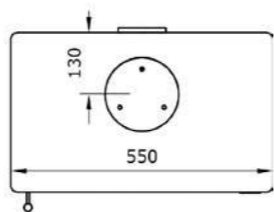

Fuel:	Wood Burning
Heat Output:	4.9 kW
Efficiency:	78.4%
Flue Size:	127mm
Primary Airtake:	✓
Secondary Airtake:	
Advanced Airwash:	
External Air Supply:	✓
2022 Eco Design Ready:	✓
Defra Exempt:	✓
Suitable for 12mm Hearth:	✓

BURNBRIGHT

The Burnbright delivers 4.9kW of heat to the room with crystal clear burn and remarkable control. Purposely designed to maximize the view of the fire, the minimal styling of the burnbright fits comfortably into any fireside situation.