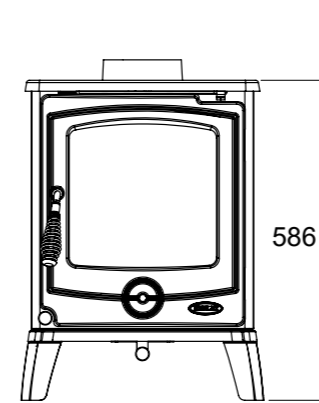

CAMBRIDGE ECO 5

The Cambridge 5kW stove is a blend of traditional values with a modern twist. Adapted for the eco line, its popular look and excellent build quality make this stove an excellent choice for any customer. Boasting primary, secondary and tertiary air for excellent air control and an efficiency level of over 80%.

Fuel:	Wood Burning
Heat Output:	4.9 kW
Efficiency:	80.9%
Flue Size	127mm
Primary Airtake:	✓
Secondary Airtake:	✓
Advanced Airwash:	✓
External Air Supply:	
2022 Eco Design Ready:	✓
Defra Exempt:	✓
Suitable for 12mm Hearth:	✓