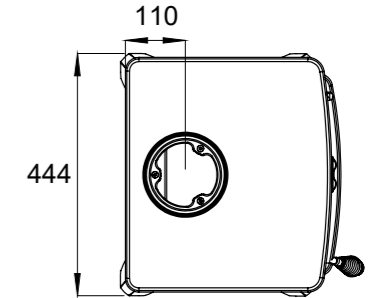

CAMBRIDGE ECO 5

The Cambridge 5kW stove is a blend of traditional values with a modern twist. Adapted for the eco line, its popular look and excellent build quality make this stove an excellent choice for any customer. Boasting primary, secondary and tertiary air for excellent air control and an efficiency level of over 80%.

Fuel:	Wood Burning
Heat Output:	4.9 kW
Efficiency:	80.9%
Flue Size	127mm
Primary Airtake:	✓
Secondary Airtake:	✓
Advanced Airwash:	✓
External Air Supply:	
2022 Eco Design Ready:	✓
Defra Exempt:	✓
Suitable for 12mm Hearth:	✓