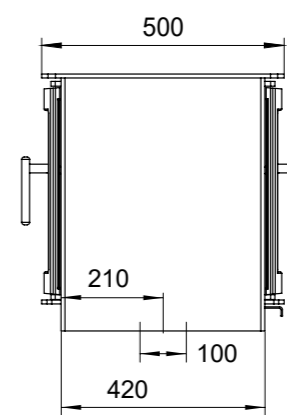

DALEWOOD DOUBLE SIDE

Henleys newest addition to the Hazelwood/ Dalewood lineup is now available. A larger double side woodburner design makes this the perfect centrepiece to your home.

Fuel:	Wood Burning
Heat Output:	6.0 kW
Efficiency:	77.1%
Flue Size:	127mm
Primary Airtake:	✓
Secondary Airtake:	
Advanced Airwash:	
External Air Supply:	✓
2022 Eco Design Ready:	✓
Defra Exempt:	✓
Suitable for 12mm Hearth:	✓