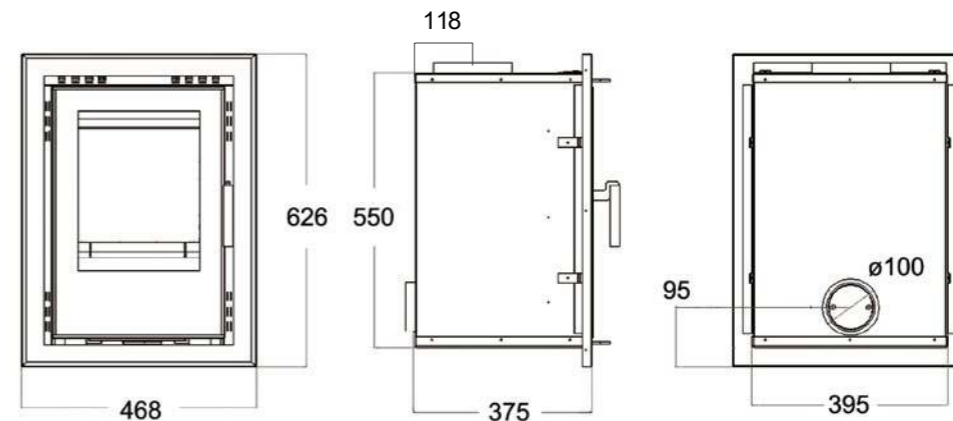

(This stove needs to be connected to an external air source)