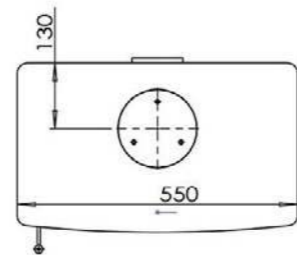

Fuel:	Wood Burning
Heat Output:	4.9 kW
Efficiency:	78.4%
Flue Size:	127mm
Primary Airtake:	✓
Secondary Airtake:	
Advanced Airwash:	
External Air Supply:	✓
2022 Eco Design Ready:	✓
Defra Exempt:	✓
Suitable for 12mm Hearth:	✓

HAZELWOOD LANDSCAPE

The Hazelwood and Dalewood landscape range are one of Henley's most popular designs. These wood burner stoves meet the highest environmental standards ensuring the best efficiencies and quality heat output.