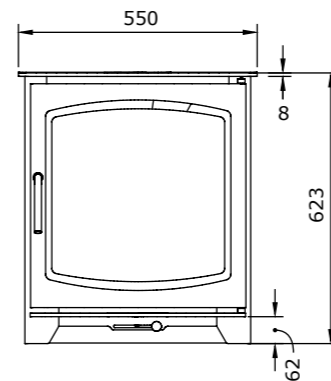

AVON

The Avon has a rated output of 4.9kW. Operated by one single air control, the combustion system drastically reduces emissions and gives a superior flame pattern. The paired-down simplicity makes for a thoroughly stylish option for modern urban settings as well as traditional homes.

Fuel:	Wood Burning
Heat Output:	4.9kW
Efficiency:	78.4%
Flue Size:	127mm
Primary Airtake:	✓
Secondary Airtake:	
Advanced Airwash:	
External Air Supply:	✓
2022 Eco Design Ready:	✓
Defra Exempt:	✓
Suitable for 12mm Hearth:	✓