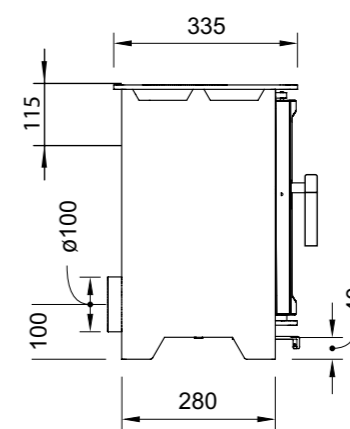

LEAF

Introducing the latest addition to Henley's compact line. The Leaf is a steel body stove with cast iron door boasting great efficiency and environmental performance. The Leaf has a heat output of 5kW with efficiencies reaching up to 80%.

Fuel:	Wood Burning
Heat Output:	4.9 kW
Efficiency:	79.8%
Flue Size:	127mm
Primary Airtake:	✓
Secondary Airtake:	
Advanced Airwash:	
External Air Supply:	✓
2022 Eco Design Ready:	✓
Defra Exempt:	✓
Suitable for 12mm Hearth:	✓