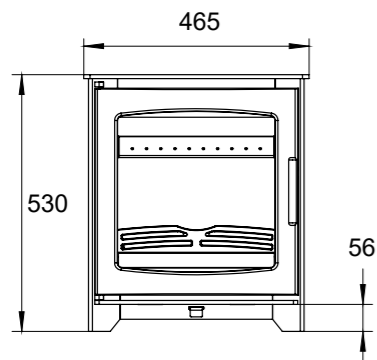

HAZELWOOD DOUBLE SIDE

Henleys newest addition to the Hazelwood/ Dalewood lineup is now available. A larger double side woodburner design makes this the perfect centrepiece to your home.

Fuel:	Wood Burning
Heat Output:	6.0 kW
Efficiency:	77.1%
Flue Size:	127mm
Primary Airtake:	✓
Secondary Airtake:	
Advanced Airwash:	
External Air Supply:	✓
2022 Eco Design Ready:	✓
Defra Exempt:	✓
Suitable for 12mm Hearth:	✓