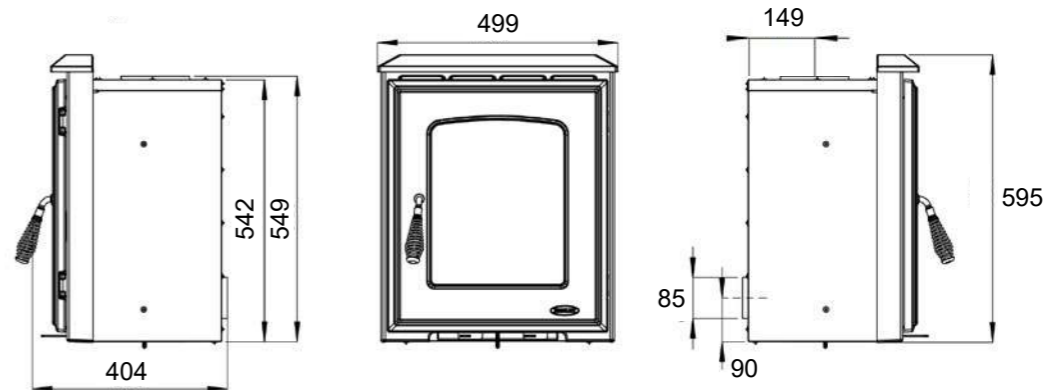

CASTLECOVE

The Castlecove is a fully cast-iron stove with over 83% efficiency. Its convection-based technology creates unrivaled constant warmth in your room and will fit most standard 16/18" fireplace openings.

Fuel:	Wood Burning
Heat Output:	4.6 kW
Efficiency:	83.3%
Flue Size:	127mm
Primary Airtake:	✓
Secondary Airtake:	✓
Advanced Airwash:	
External Air Supply:	✓
2022 Eco Design Ready:	✓
Defra Exempt:	✓
Suitable for 12mm Hearth:	✓