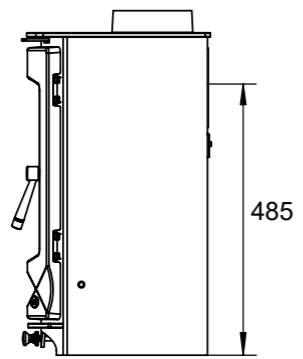

Fuel:	Wood Burning
Heat Output:	5.0 kW
Efficiency:	78.1%
Flue Size:	127mm
Primary Airtake:	✓
Secondary Airtake:	✓
Advanced Airwash:	✓
External Air Supply:	
2022 Eco Design Ready:	✓
Defra Exempt:	✓
Suitable for 12mm Hearth:	✓

CARLTON 5

The elegant wood burning Carlton adds a sense of timeless style to any modern or period room. Adapted for the eco line, this stove is as efficient as it is stylish, providing up to 5kW of heat and a welcoming glow that only real flame can provide.