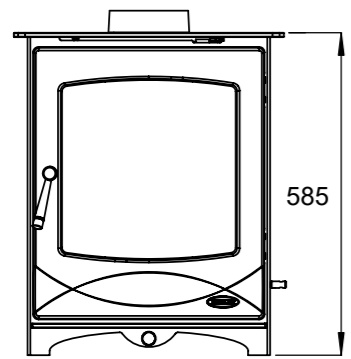

Fuel:	Wood Burning
Heat Output:	5.0 kW
Efficiency:	78.1%
Flue Size:	127mm
Primary Airtake:	✓
Secondary Airtake:	✓
Advanced Airwash:	✓
External Air Supply:	
2022 Eco Design Ready:	✓
Defra Exempt:	✓
Suitable for 12mm Hearth:	✓

CARLTON 5

The elegant wood burning Carlton adds a sense of timeless style to any modern or period room. Adapted for the eco line, this stove is as efficient as it is stylish, providing up to 5kW of heat and a welcoming glow that only real flame can provide.