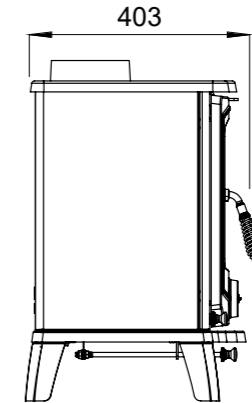

CAMBRIDGE ECO 5

The Cambridge 5kW stove is a blend of traditional values with a modern twist. Adapted for the eco line, its popular look and excellent build quality make this stove an excellent choice for any customer. Boasting primary, secondary and tertiary air for excellent air control and an efficiency level of over 80%.

Fuel:	Wood Burning
Heat Output:	4.9 kW
Efficiency:	80.9%
Flue Size	127mm
Primary Airtake:	✓
Secondary Airtake:	✓
Advanced Airwash:	✓
External Air Supply:	
2022 Eco Design Ready:	✓
Defra Exempt:	✓
Suitable for 12mm Hearth:	✓