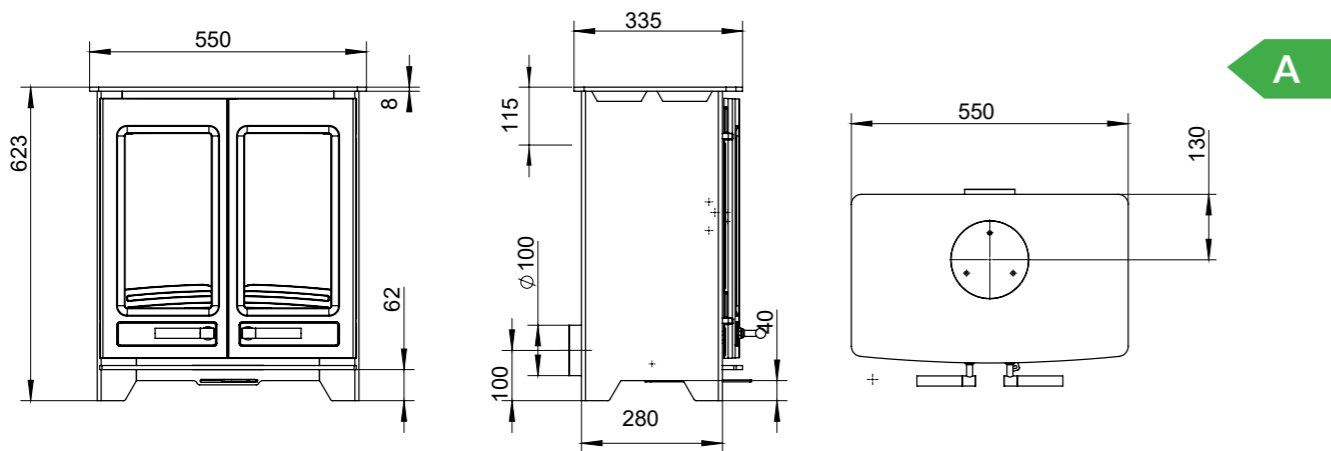

Fuel:	Wood Burning
Heat Output:	4.9 kW
Efficiency:	78.4%
Flue Size:	127mm
Primary Airtake:	✓
Secondary Airtake:	
Advanced Airwash:	
External Air Supply:	✓
2022 Eco Design Ready:	✓
Defra Exempt:	✓
Suitable for 12mm Hearth:	✓

HAMPTON 5

One of Henley's most classic double door designs, The new Hampton 5 is a steel body stove with classic cast iron doors boasts great efficiency and environmental performance while giving a sense of style and tradition to your fireplace.