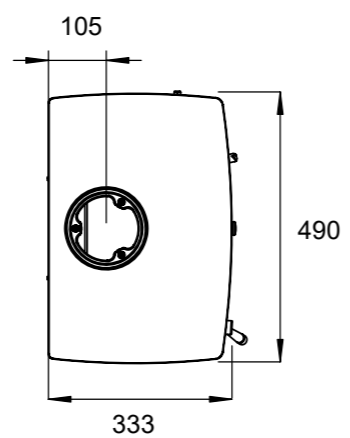

Fuel:	Wood Burning
Heat Output:	5.0 kW
Efficiency:	78.1%
Flue Size:	127mm
Primary Airtake:	✓
Secondary Airtake:	✓
Advanced Airwash:	✓
External Air Supply:	
2022 Eco Design Ready:	✓
Defra Exempt:	✓
Suitable for 12mm Hearth:	✓

CARLTON 5

The elegant wood burning Carlton adds a sense of timeless style to any modern or period room. Adapted for the eco line, this stove is as efficient as it is stylish, providing up to 5kW of heat and a welcoming glow that only real flame can provide.