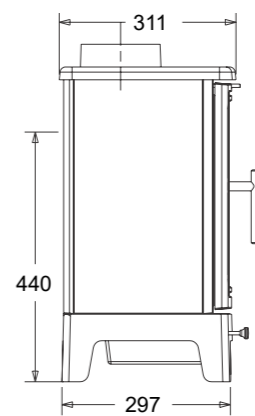

(Height with Logstore option : 815mm)