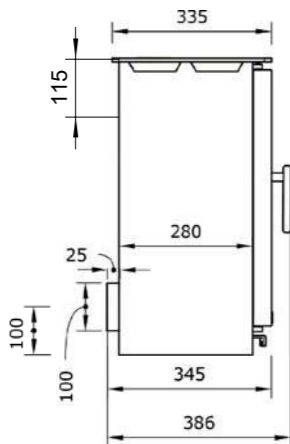

Fuel:	Wood Burning
Heat Output:	4.9 kW
Efficiency:	78.4%
Flue Size:	127mm
Primary Airtake:	✓
Secondary Airtake:	
Advanced Airwash:	
External Air Supply:	✓
2022 Eco Design Ready:	✓
Defra Exempt:	✓
Suitable for 12mm Hearth:	✓

BURNBRIGHT

The Burnbright delivers 4.9kW of heat to the room with crystal clear burn and remarkable control. Purposely designed to maximize the view of the fire, the minimal styling of the burnbright fits comfortably into any fireside situation.