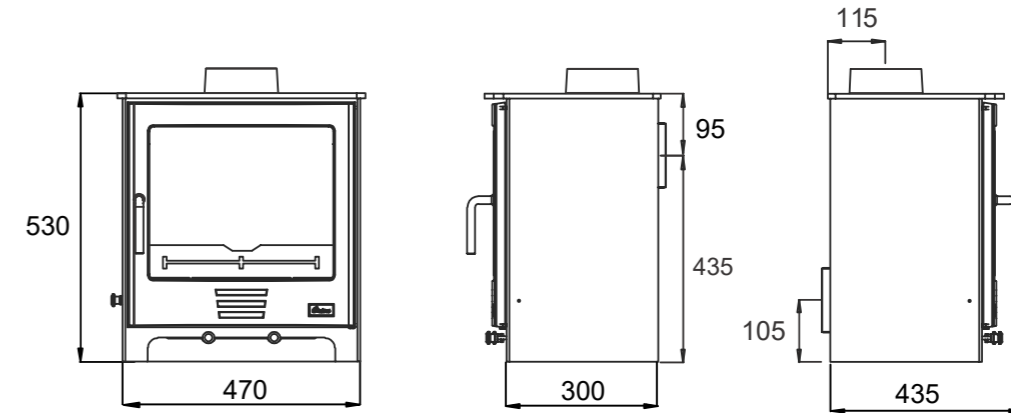

(Height with Logstore option : 730mm)