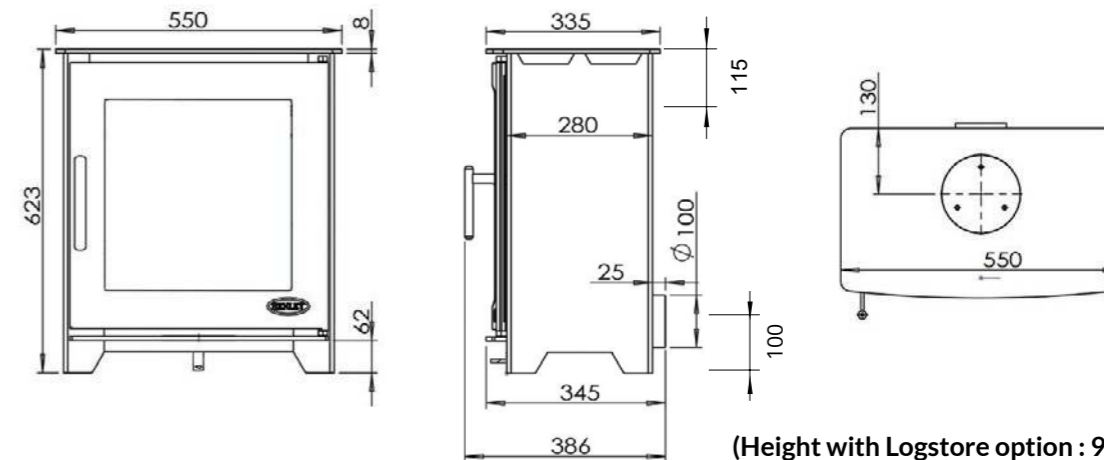

(Height with Logstore option : 904mm)