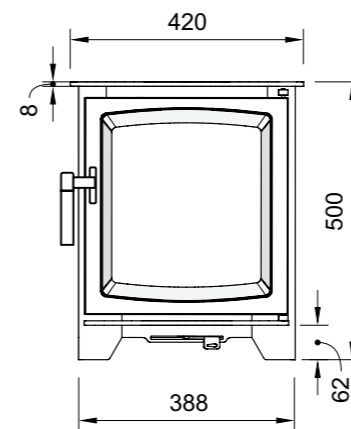

LEAF

Introducing the latest addition to Henley's compact line. The Leaf is a steel body stove with cast iron door boasting great efficiency and environmental performance. The Leaf has a heat output of 5kW with efficiencies reaching up to 80%.

Fuel:	Wood Burning
Heat Output:	4.9 kW
Efficiency:	79.8%
Flue Size:	127mm
Primary Airtake:	✓
Secondary Airtake:	
Advanced Airwash:	
External Air Supply:	✓
2022 Eco Design Ready:	✓
Defra Exempt:	✓
Suitable for 12mm Hearth:	✓