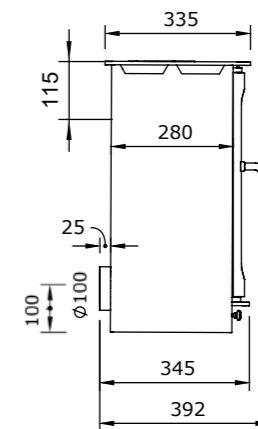

AVON

The Avon has a rated output of 4.9kW. Operated by one single air control, the combustion system drastically reduces emissions and gives a superior flame pattern. The paired-down simplicity makes for a thoroughly stylish option for modern urban settings as well as traditional homes.

Fuel:	Wood Burning
Heat Output:	4.9kW
Efficiency:	78.4%
Flue Size:	127mm
Primary Airtake:	✓
Secondary Airtake:	
Advanced Airwash:	
External Air Supply:	✓
2022 Eco Design Ready:	✓
Defra Exempt:	✓
Suitable for 12mm Hearth:	✓