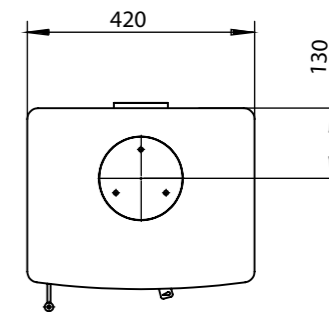

LEAF

Introducing the latest addition to Henley's compact line. The Leaf is a steel body stove with cast iron door boasting great efficiency and environmental performance. The Leaf has a heat output of 5kW with efficiencies reaching up to 80%.

Fuel:	Wood Burning
Heat Output:	4.9 kW
Efficiency:	79.8%
Flue Size:	127mm
Primary Airtake:	✓
Secondary Airtake:	
Advanced Airwash:	
External Air Supply:	✓
2022 Eco Design Ready:	✓
Defra Exempt:	✓
Suitable for 12mm Hearth:	✓