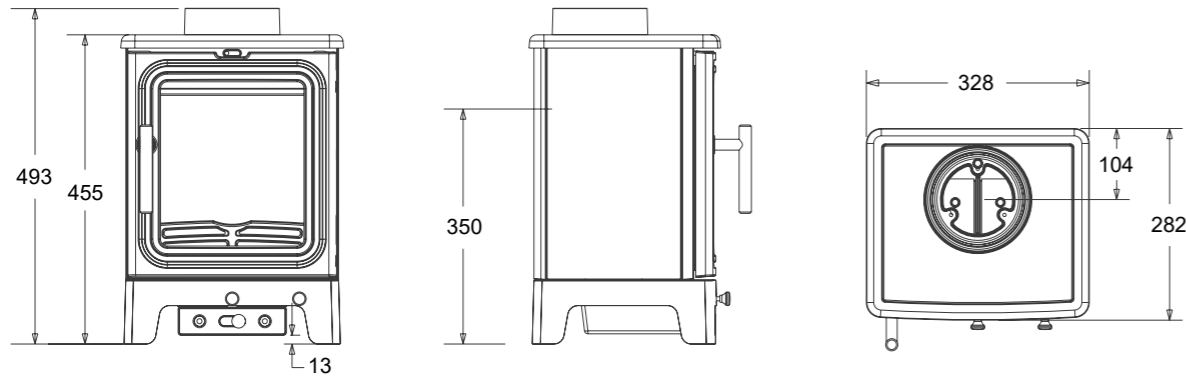

Fuel:	Wood Burning
Heat Output:	3.9 kW
Efficiency:	77.1%
Flue Size:	127mm
Primary Airtake:	✓
Secondary Airtake:	✓
Advanced Airwash:	✓
External Air Supply:	
2022 Eco Design Ready:	✓
Defra Exempt:	
Suitable for 12mm Hearth:	✓

OAKWOOD MINI

The Oakwood Mini 3.9kW is the perfect stove for any home setting, with a compact size and high efficiency of 77.1%. The Oakwood stove also comes with a convenient log-store option to store fuel which makes it a favourable feature.

(Height with Logstore option : 696mm)