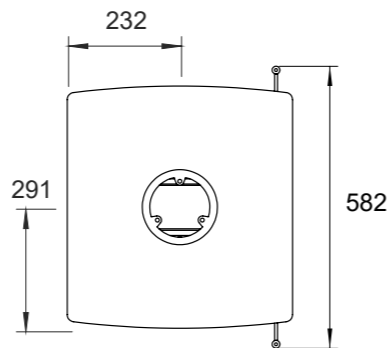

(Height with Logstore option : 904mm)

Fuel:	Wood Burning
Heat Output:	4.9 kW
Efficiency:	78.4%
Flue Size:	127mm
Primary Airtake:	✓
Secondary Airtake:	
Advanced Airwash:	
External Air Supply:	✓
2022 Eco Design Ready:	✓
Defra Exempt:	✓
Suitable for 12mm Hearth:	✓

DALEWOOD DOUBLE SIDE

Henleys newest addition to the Hazelwood/ Dalewood lineup is now available. A larger double side woodburner design makes this the perfect centrepiece to your home.

Fuel:	Wood Burning
Heat Output:	6.0 kW
Efficiency:	77.1%
Flue Size:	127mm
Primary Airtake:	✓
Secondary Airtake:	
Advanced Airwash:	
External Air Supply:	✓
2022 Eco Design Ready:	✓
Defra Exempt:	✓
Suitable for 12mm Hearth:	✓

HAZELWOOD DOUBLE SIDE

Henleys newest addition to the Hazelwood/ Dalewood lineup is now available. A larger double side woodburner design makes this the perfect centrepiece to your home.

Fuel:	Wood Burning
Heat Output:	6.0 kW
Efficiency:	77.1%
Flue Size:	127mm
Primary Airtake:	✓
Secondary Airtake:	
Advanced Airwash:	
External Air Supply:	✓
2022 Eco Design Ready:	✓
Defra Exempt:	✓
Suitable for 12mm Hearth:	✓