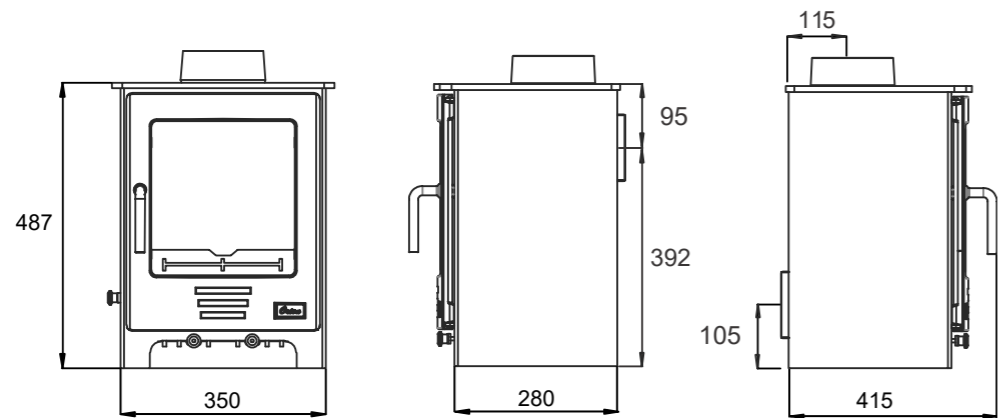

Fuel:	Wood Burning
Heat Output:	5.0 kW
Efficiency:	75.6%
Flue Size:	127mm
Primary Airtake:	✓
Secondary Airtake:	✓
Advanced Airwash:	✓
External Air Supply:	✓
2022 Eco Design Ready:	✓
Defra Exempt:	✓
Suitable for 12mm Hearth:	✓

SEVERN 5

The Severn 5 is part of the new 2020 Henley Stove additions boasting both a contemporary design coupled with classic features making it a perfect choice for all tastes. With a 5kW heat output and an efficiency rating of 75.6%, the Severn 5 also includes the option to add a convenient log-store feature.

(Height with Logstore option : 637mm)