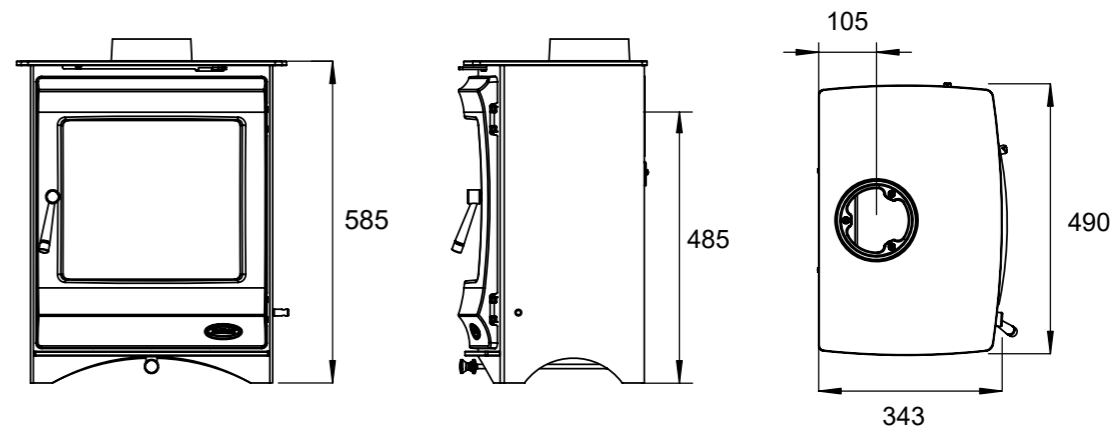

(Height with Logstore option : 815mm)