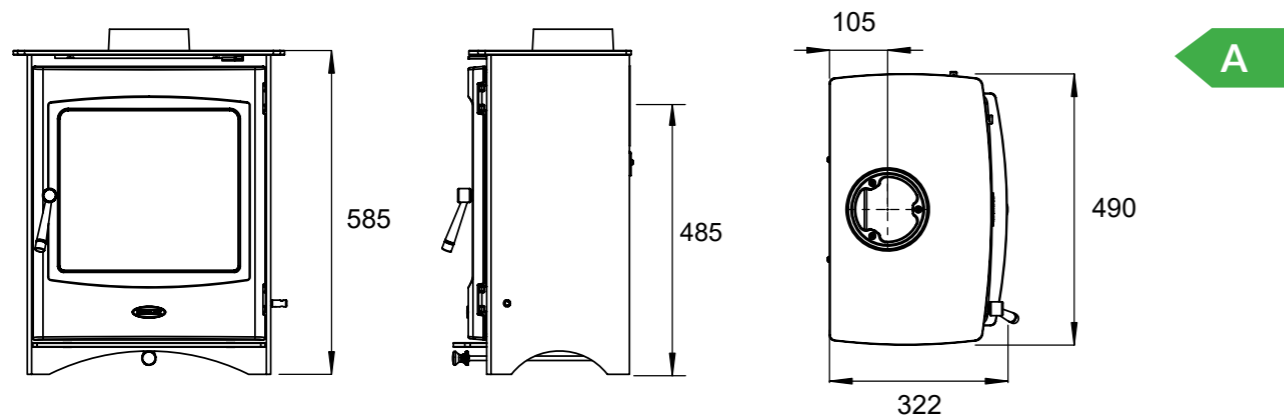

LINCOLN 5

The Lincoln 5kW room heater stove combines contemporary stove design with a blend of traditional values. Now adapted for the eco line, it's attractive look and excellent cast iron build quality makes this stove an excellent choice for any customer, available with or without a log-store.

Fuel:	Wood Burning
Heat Output:	5.0 kW
Efficiency:	78.1%
Flue Size:	127mm
Primary Airtake:	✓
Secondary Airtake:	✓
Advanced Airwash:	✓
External Air Supply:	
2022 Eco Design Ready:	✓
Defra Exempt:	✓
Suitable for 12mm Hearth:	✓

(Height with Logstore option : 815mm)