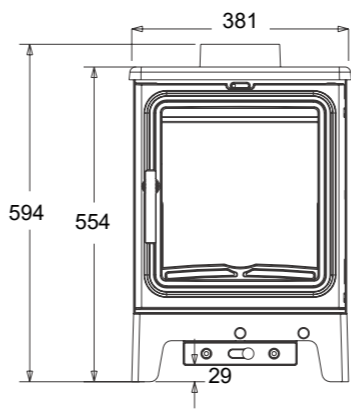

(Height with Logstore option : 815mm)