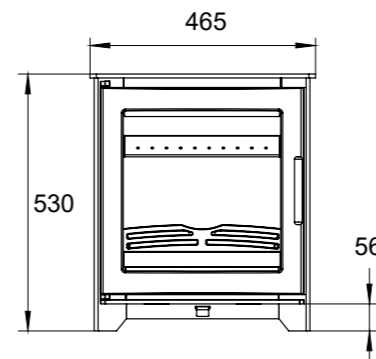

DALEWOOD DOUBLE SIDE

Henleys newest addition to the Hazelwood/ Dalewood lineup is now available. A larger double side woodburner design makes this the perfect centrepiece to your home.

Fuel:	Wood Burning
Heat Output:	6.0 kW
Efficiency:	77.1%
Flue Size:	127mm
Primary Airtake:	✓
Secondary Airtake:	
Advanced Airwash:	
External Air Supply:	✓
2022 Eco Design Ready:	✓
Defra Exempt:	✓
Suitable for 12mm Hearth:	✓