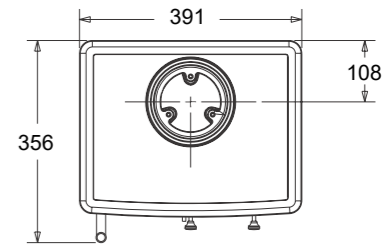

(Height with Logstore option : 815mm)