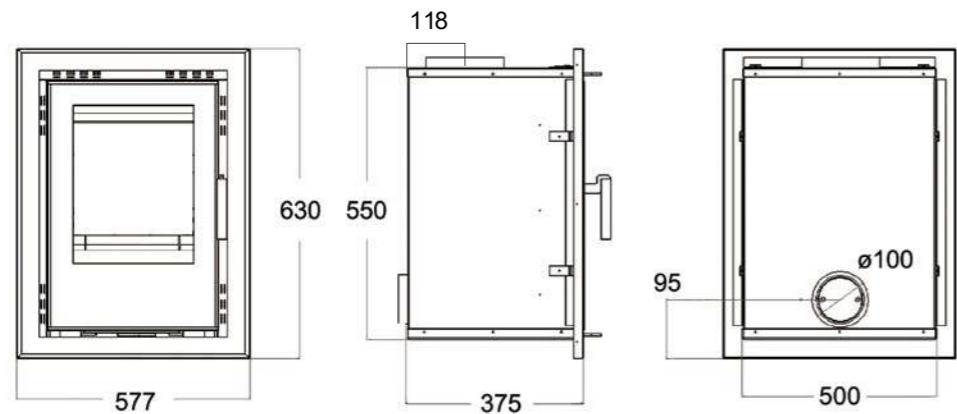

Fuel:	Wood Burning
Heat Output:	6.2 kW
Efficiency:	75.0%
Flue Size:	153mm
Primary Airtake:	✓
Secondary Airtake:	✓
Advanced Airwash:	
External Air Supply:	✓
2022 Eco Design Ready:	✓
Defra Exempt:	
Suitable for 12mm Hearth:	✓

ATHENS 500

The Athens 400 & 500 Wood Burning Casette Stoves are manufactured with a beautiful steel construction & boast excellent burn control along with up to 81% efficiencies. Sleek modern design and large viewing glass look stunning in any home.

(This stove needs to be connected to an external air source)