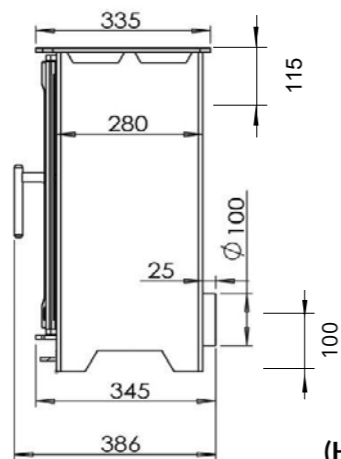

Fuel:	Wood Burning
Heat Output:	4.9 kW
Efficiency:	78.4%
Flue Size:	127mm
Primary Airtake:	✓
Secondary Airtake:	
Advanced Airwash:	
External Air Supply:	✓
2022 Eco Design Ready:	✓
Defra Exempt:	✓
Suitable for 12mm Hearth:	✓

HAZELWOOD LANDSCAPE

The Hazelwood and Dalewood landscape range are one of Henley's most popular designs. These wood burner stoves meet the highest environmental standards ensuring the best efficiencies and quality heat output.