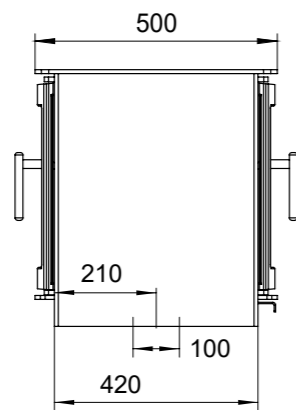

HAZELWOOD DOUBLE SIDE

Henleys newest addition to the Hazelwood/ Dalewood lineup is now available. A larger double side woodburner design makes this the perfect centrepiece to your home.

Fuel:	Wood Burning
Heat Output:	6.0 kW
Efficiency:	77.1%
Flue Size:	127mm
Primary Airtake:	✓
Secondary Airtake:	
Advanced Airwash:	
External Air Supply:	✓
2022 Eco Design Ready:	✓
Defra Exempt:	✓
Suitable for 12mm Hearth:	✓