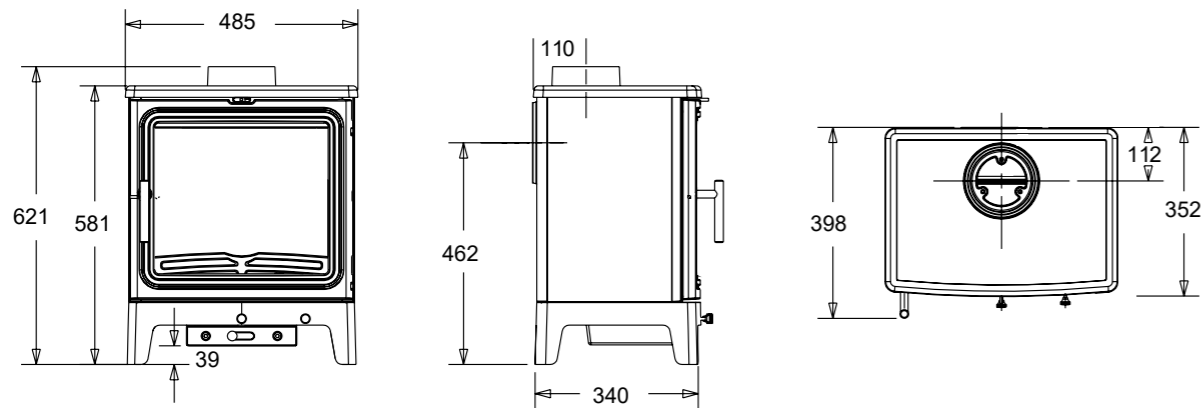

Fuel:	Wood Burning
Heat Output:	6.9 kW
Efficiency:	80.5%
Flue Size:	127mm
Primary Airtake:	✓
Secondary Airtake:	✓
Advanced Airwash:	✓
External Air Supply:	
2022 Eco Design Ready:	✓
Defra Exempt:	
Suitable for 12mm Hearth:	✓

OAKWOOD BIG

The Oakwood 6.9kW is the largest capacity model of the range Oakwood range. With a high efficiency of over 80% and low emission systems make this the perfect stove for town or country living. Also available with a convenient log-store.

(Height with Logstore option : 833mm)