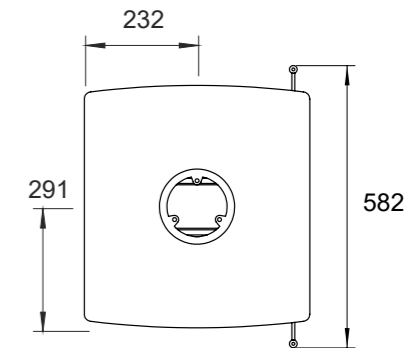

(Height with Logstore option : 904mm)

Fuel:	Wood Burning
Heat Output:	4.9 kW
Efficiency:	78.4%
Flue Size:	127mm
Primary Airtake:	✓
Secondary Airtake:	
Advanced Airwash:	
External Air Supply:	✓
2022 Eco Design Ready:	✓
Defra Exempt:	✓
Suitable for 12mm Hearth:	✓

DALEWOOD DOUBLE SIDE

Henleys newest addition to the Hazelwood/ Dalewood lineup is now available. A larger double side woodburner design makes this the perfect centrepiece to your home.

Fuel:	Wood Burning
Heat Output:	6.0 kW
Efficiency:	77.1%
Flue Size:	127mm
Primary Airtake:	✓
Secondary Airtake:	
Advanced Airwash:	
External Air Supply:	✓
2022 Eco Design Ready:	✓
Defra Exempt:	✓
Suitable for 12mm Hearth:	✓