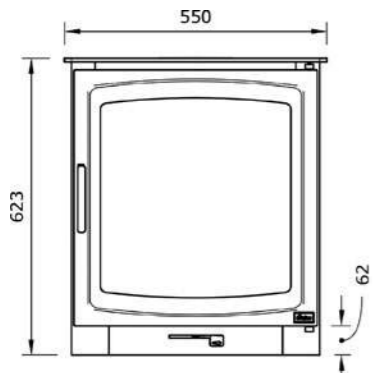

Fuel:	Wood Burning
Heat Output:	4.9 kW
Efficiency:	78.4%
Flue Size:	127mm
Primary Airtake:	✓
Secondary Airtake:	
Advanced Airwash:	
External Air Supply:	✓
2022 Eco Design Ready:	✓
Defra Exempt:	✓
Suitable for 12mm Hearth:	✓

BURNBRIGHT

The Burnbright delivers 4.9kW of heat to the room with crystal clear burn and remarkable control. Purposely designed to maximize the view of the fire, the minimal styling of the burnbright fits comfortably into any fireside situation.